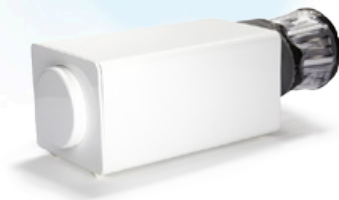

Compare RTX and CoreControl Pro

What's the difference between the new RTX and the CoreControl Pro? Both use patented RTX technology to cool your core from the inside out. The smaller, more portable RTX is designed for personal use, while CoreControl Pro has been adopted by professional sports teams, fitness experts and industrial users.

RTX

CoreControl Pro

	RTX	CoreControl Pro
Recommended use	For one person, personal use	For multiple users, teams, fire depts, industry
Price	\$399	\$995
Dimensions	13"L x 6"W x 6"H	Base: 12"L x 8"W x 13"H Hand pod: 11"L x 6"W x 3.5"H Umbilical: 3' long
Weight	5.4 lbs, with ice	14.5 lbs, with ice
Battery run time	Approx 2 hrs.	4 to 6 hrs.
Ice and water capacity	32 oz., integral to unit	64 oz., removable jug
Base unit case material	Impact resistant ABS plastic	Anodized steel - sideline tough
Carrying case	Included	Included
Hand pod	Integral to base	Modular - quick disconnects from umbilical for cleaning
Wrist seal	Replaceable	Replaceable
Add ice indicator	No	Yes